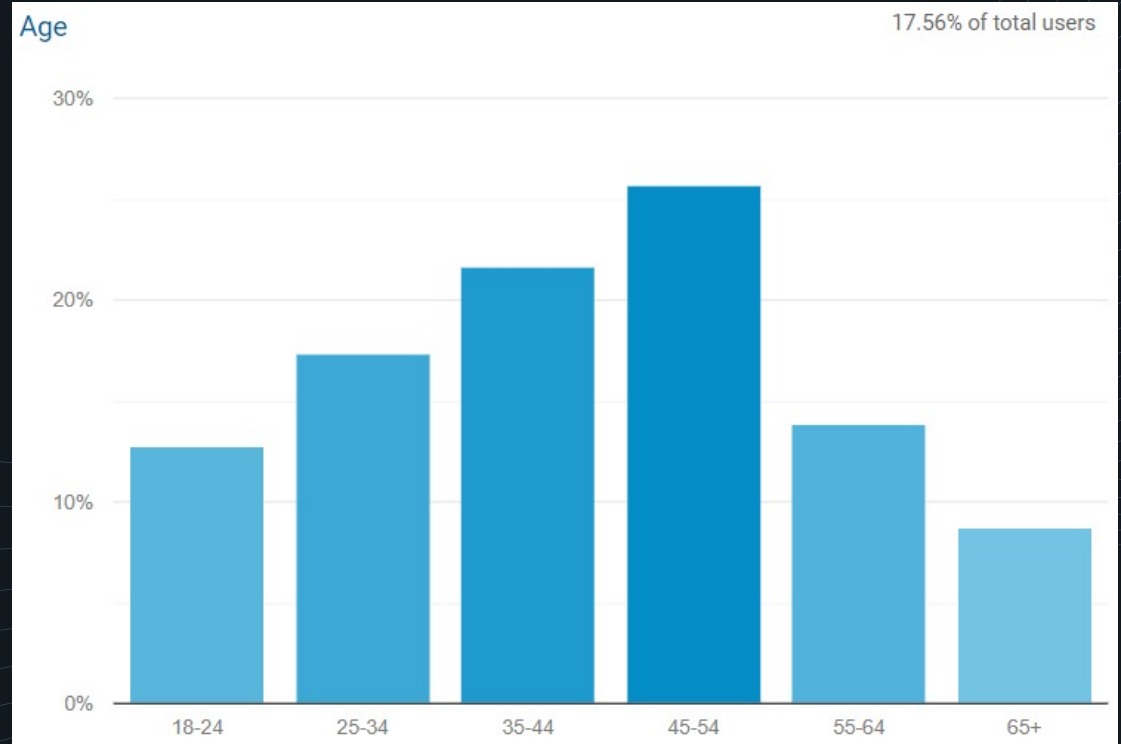

WEBSITE VISITOR DEMOGRAPHICS